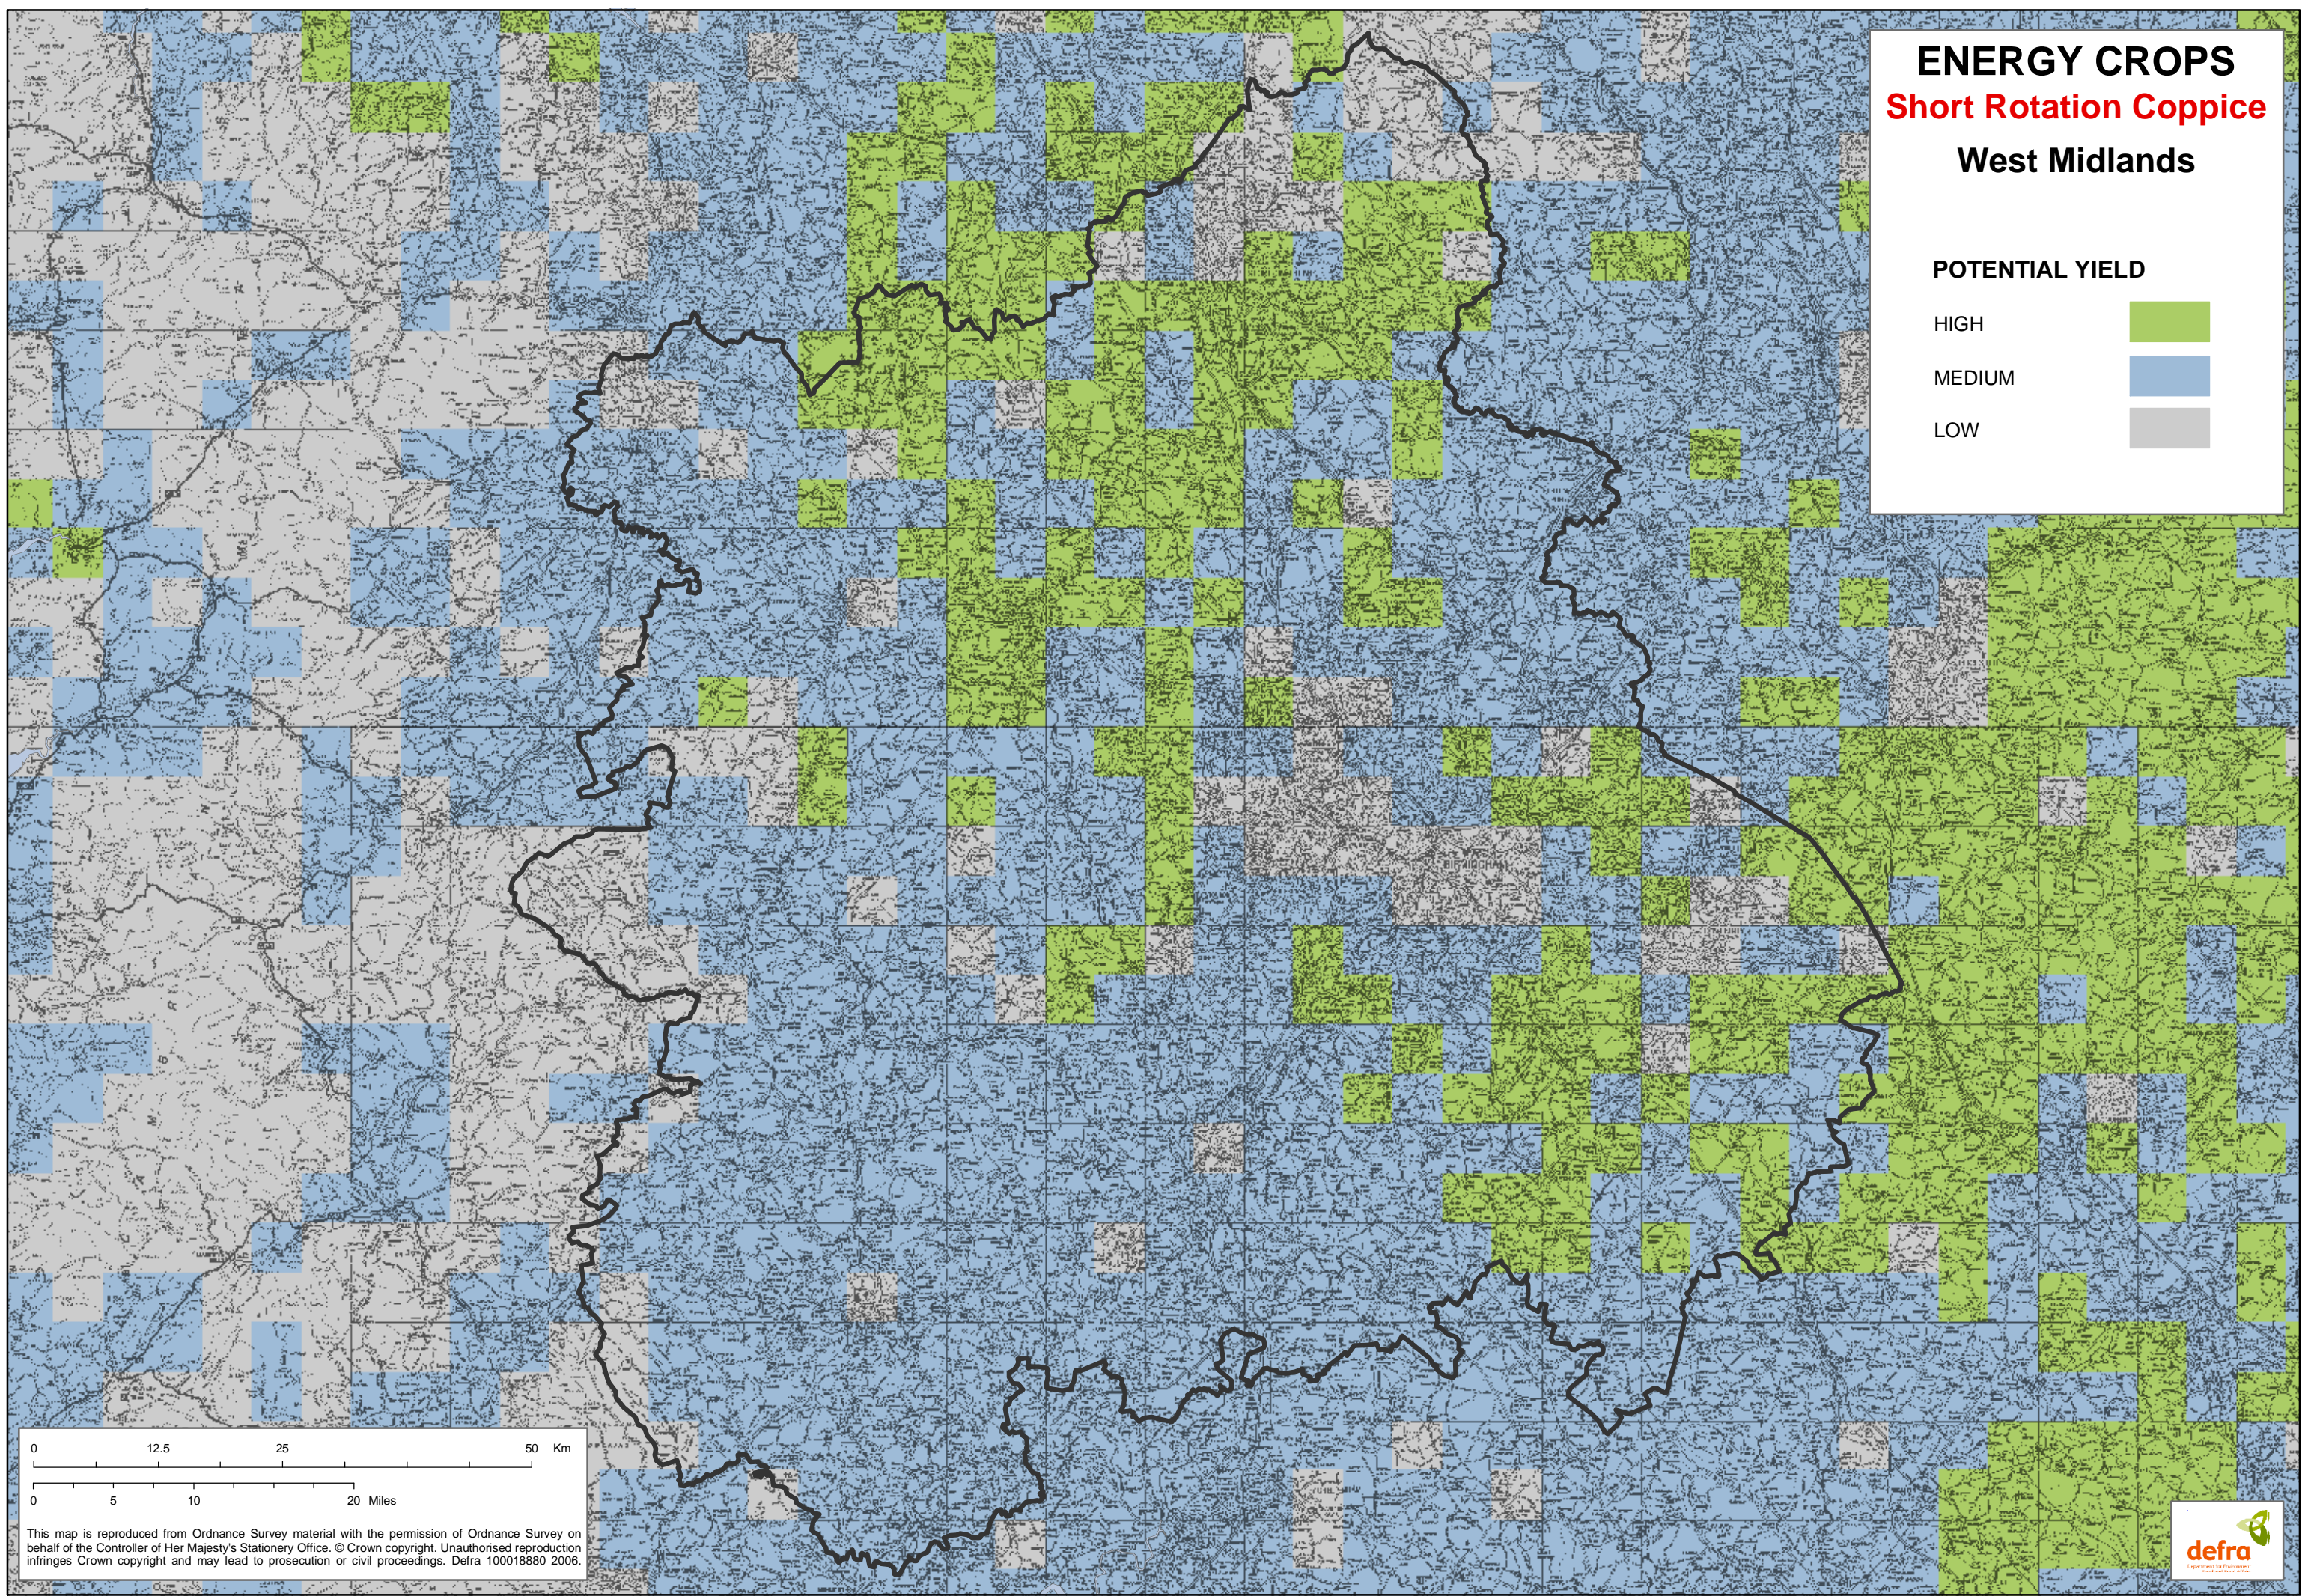

# ENERGY CROPS

## Short Rotation Coppice

### West Midlands

#### POTENTIAL YIELD

- HIGH 
- MEDIUM 
- LOW 

This map is reproduced from Ordnance Survey material with the permission of Ordnance Survey on behalf of the Controller of Her Majesty's Stationery Office. © Crown copyright. Unauthorised reproduction infringes Crown copyright and may lead to prosecution or civil proceedings. Defra 100018880 2006.