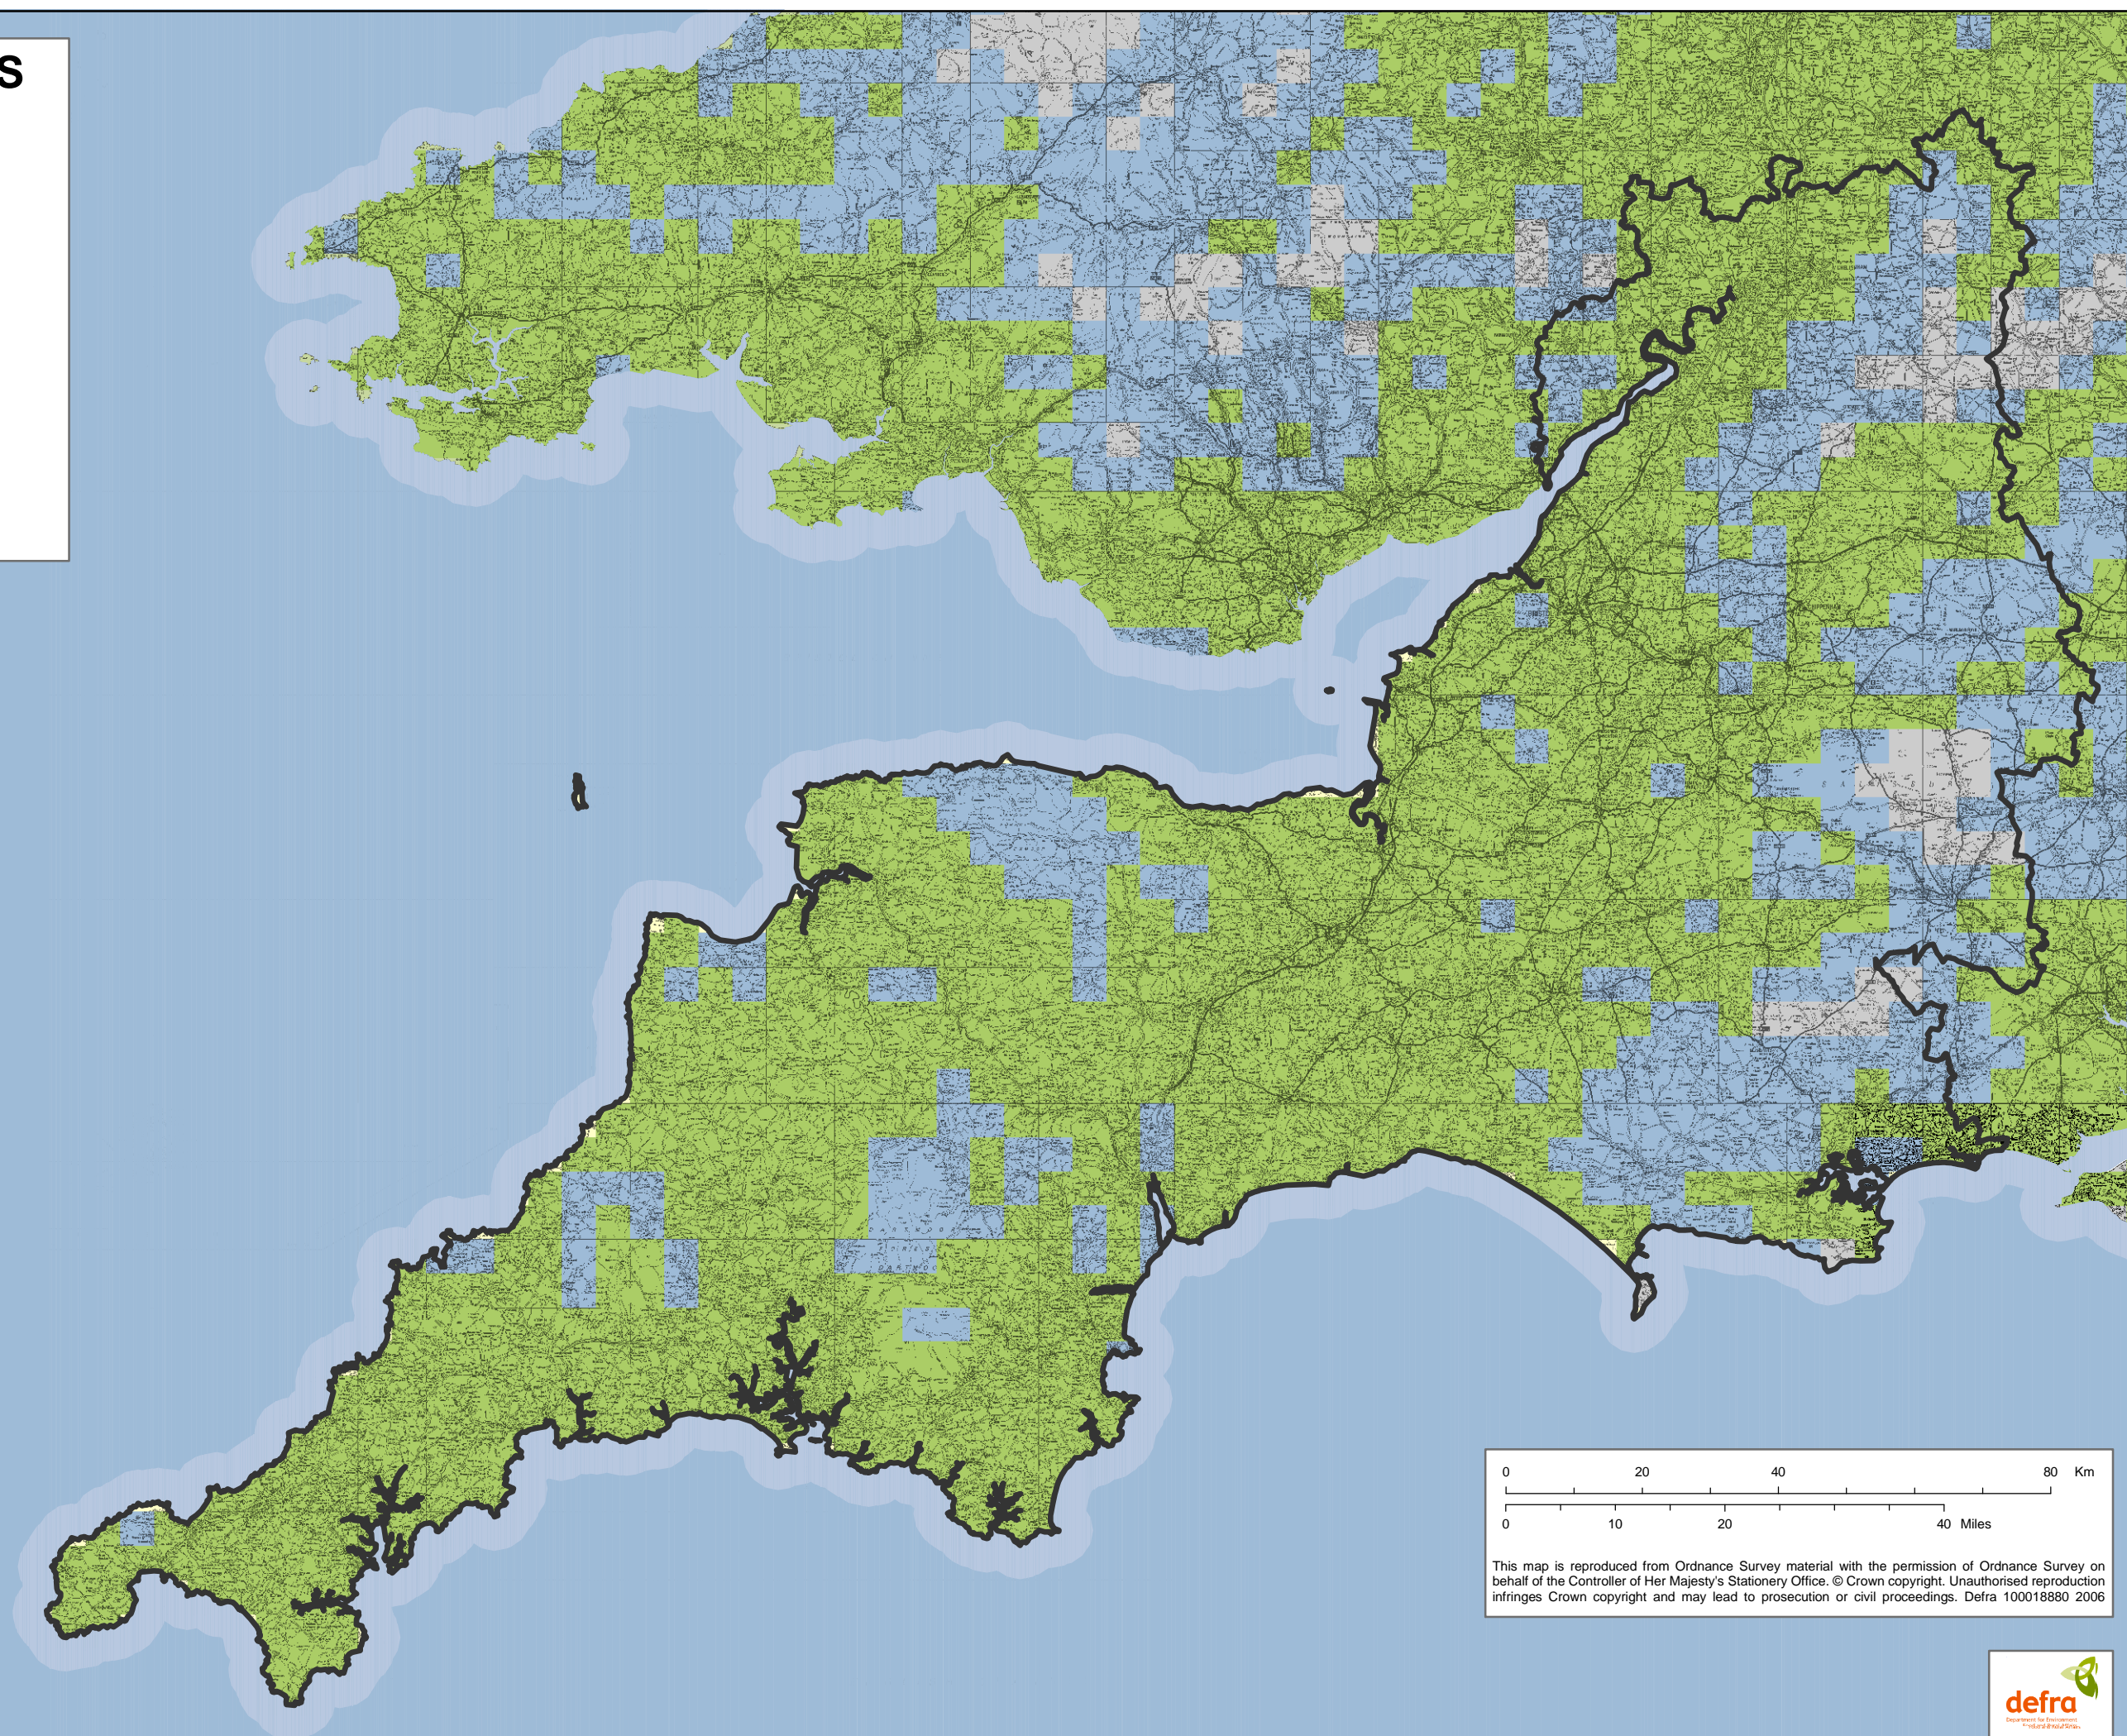

# ENERGY CROPS

## Miscanthus Yield

### South West

miscanthus model

POTENTIAL YIELD

- HIGH 
- MEDIUM 
- LOW 

This map is reproduced from Ordnance Survey material with the permission of Ordnance Survey on behalf of the Controller of Her Majesty's Stationery Office. © Crown copyright. Unauthorised reproduction infringes Crown copyright and may lead to prosecution or civil proceedings. Defra 100018880 2006