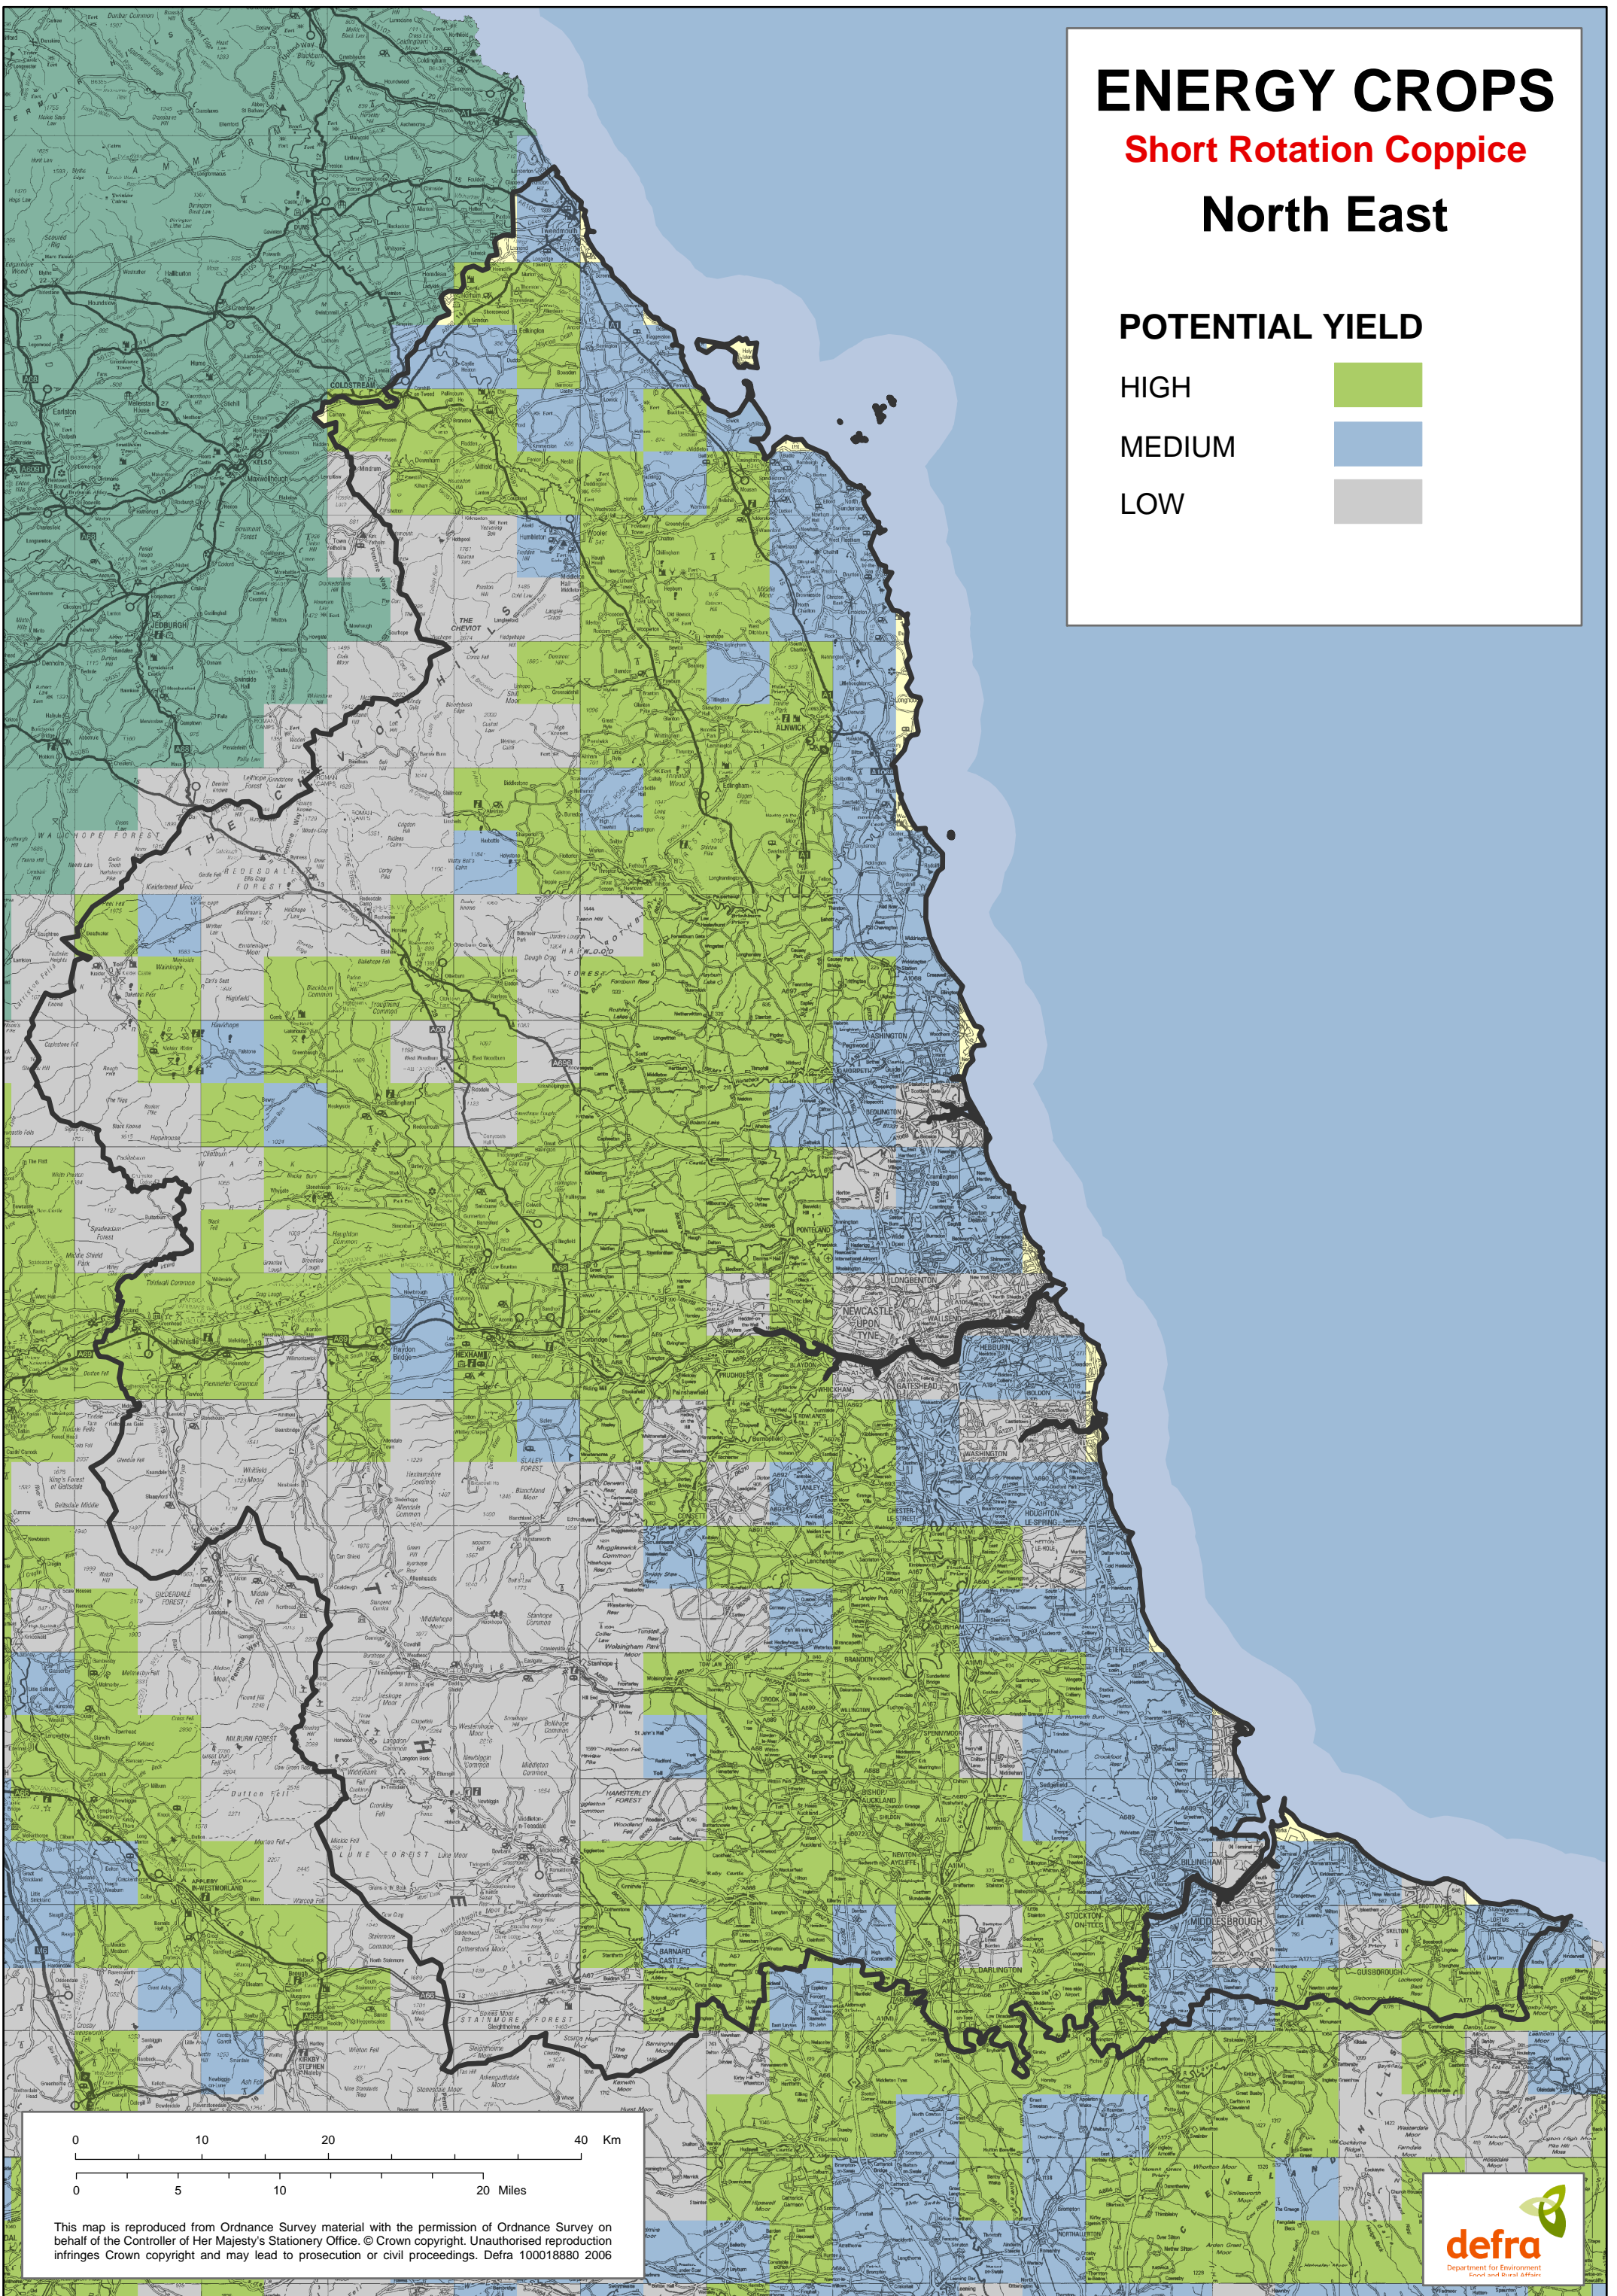

ENERGY CROPS

Short Rotation Coppice

North East

POTENTIAL YIELD

HIGH

MEDIUM

LOW

This map is reproduced from Ordnance Survey material with the permission of Ordnance Survey on behalf of the Controller of Her Majesty's Stationery Office. © Crown copyright. Unauthorised reproduction infringes Crown copyright and may lead to prosecution or civil proceedings. Defra 100018880 2006