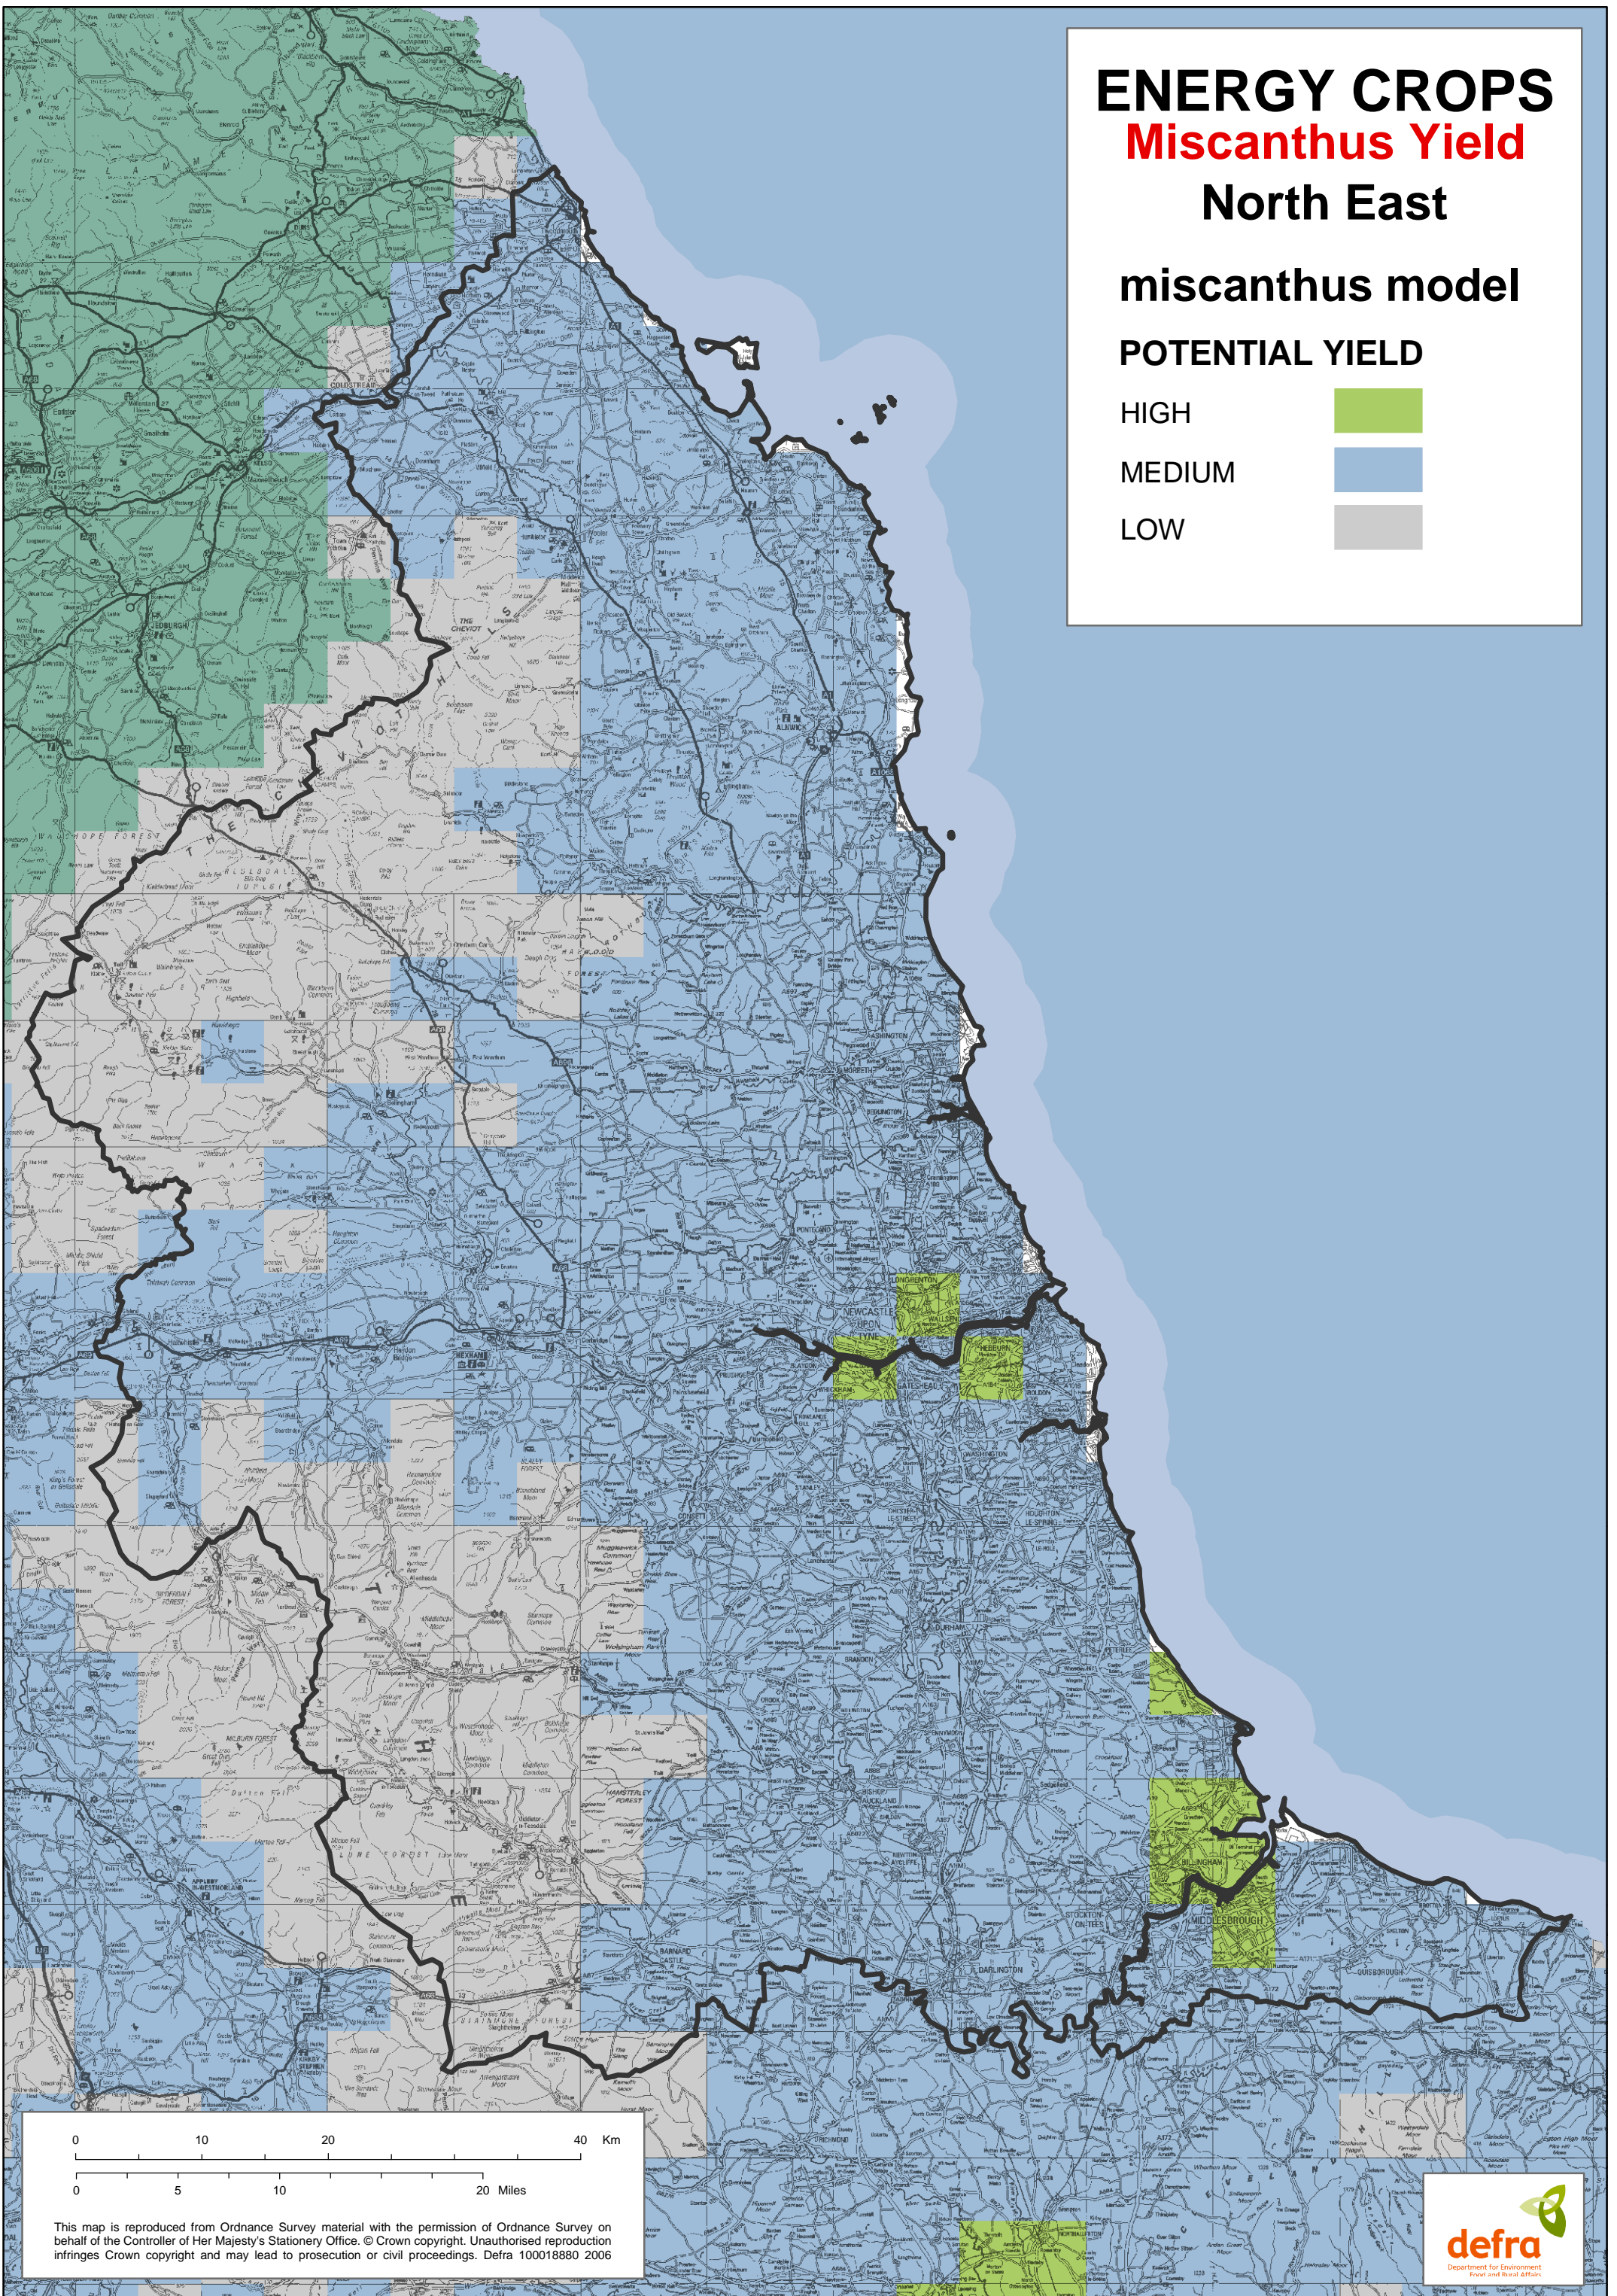

# ENERGY CROPS Miscanthus Yield North East

miscanthus model

## POTENTIAL YIELD

HIGH

MEDIUM

LOW

This map is reproduced from Ordnance Survey material with the permission of Ordnance Survey on behalf of the Controller of Her Majesty's Stationery Office. © Crown copyright. Unauthorised reproduction infringes Crown copyright and may lead to prosecution or civil proceedings. Defra 100018880 2006