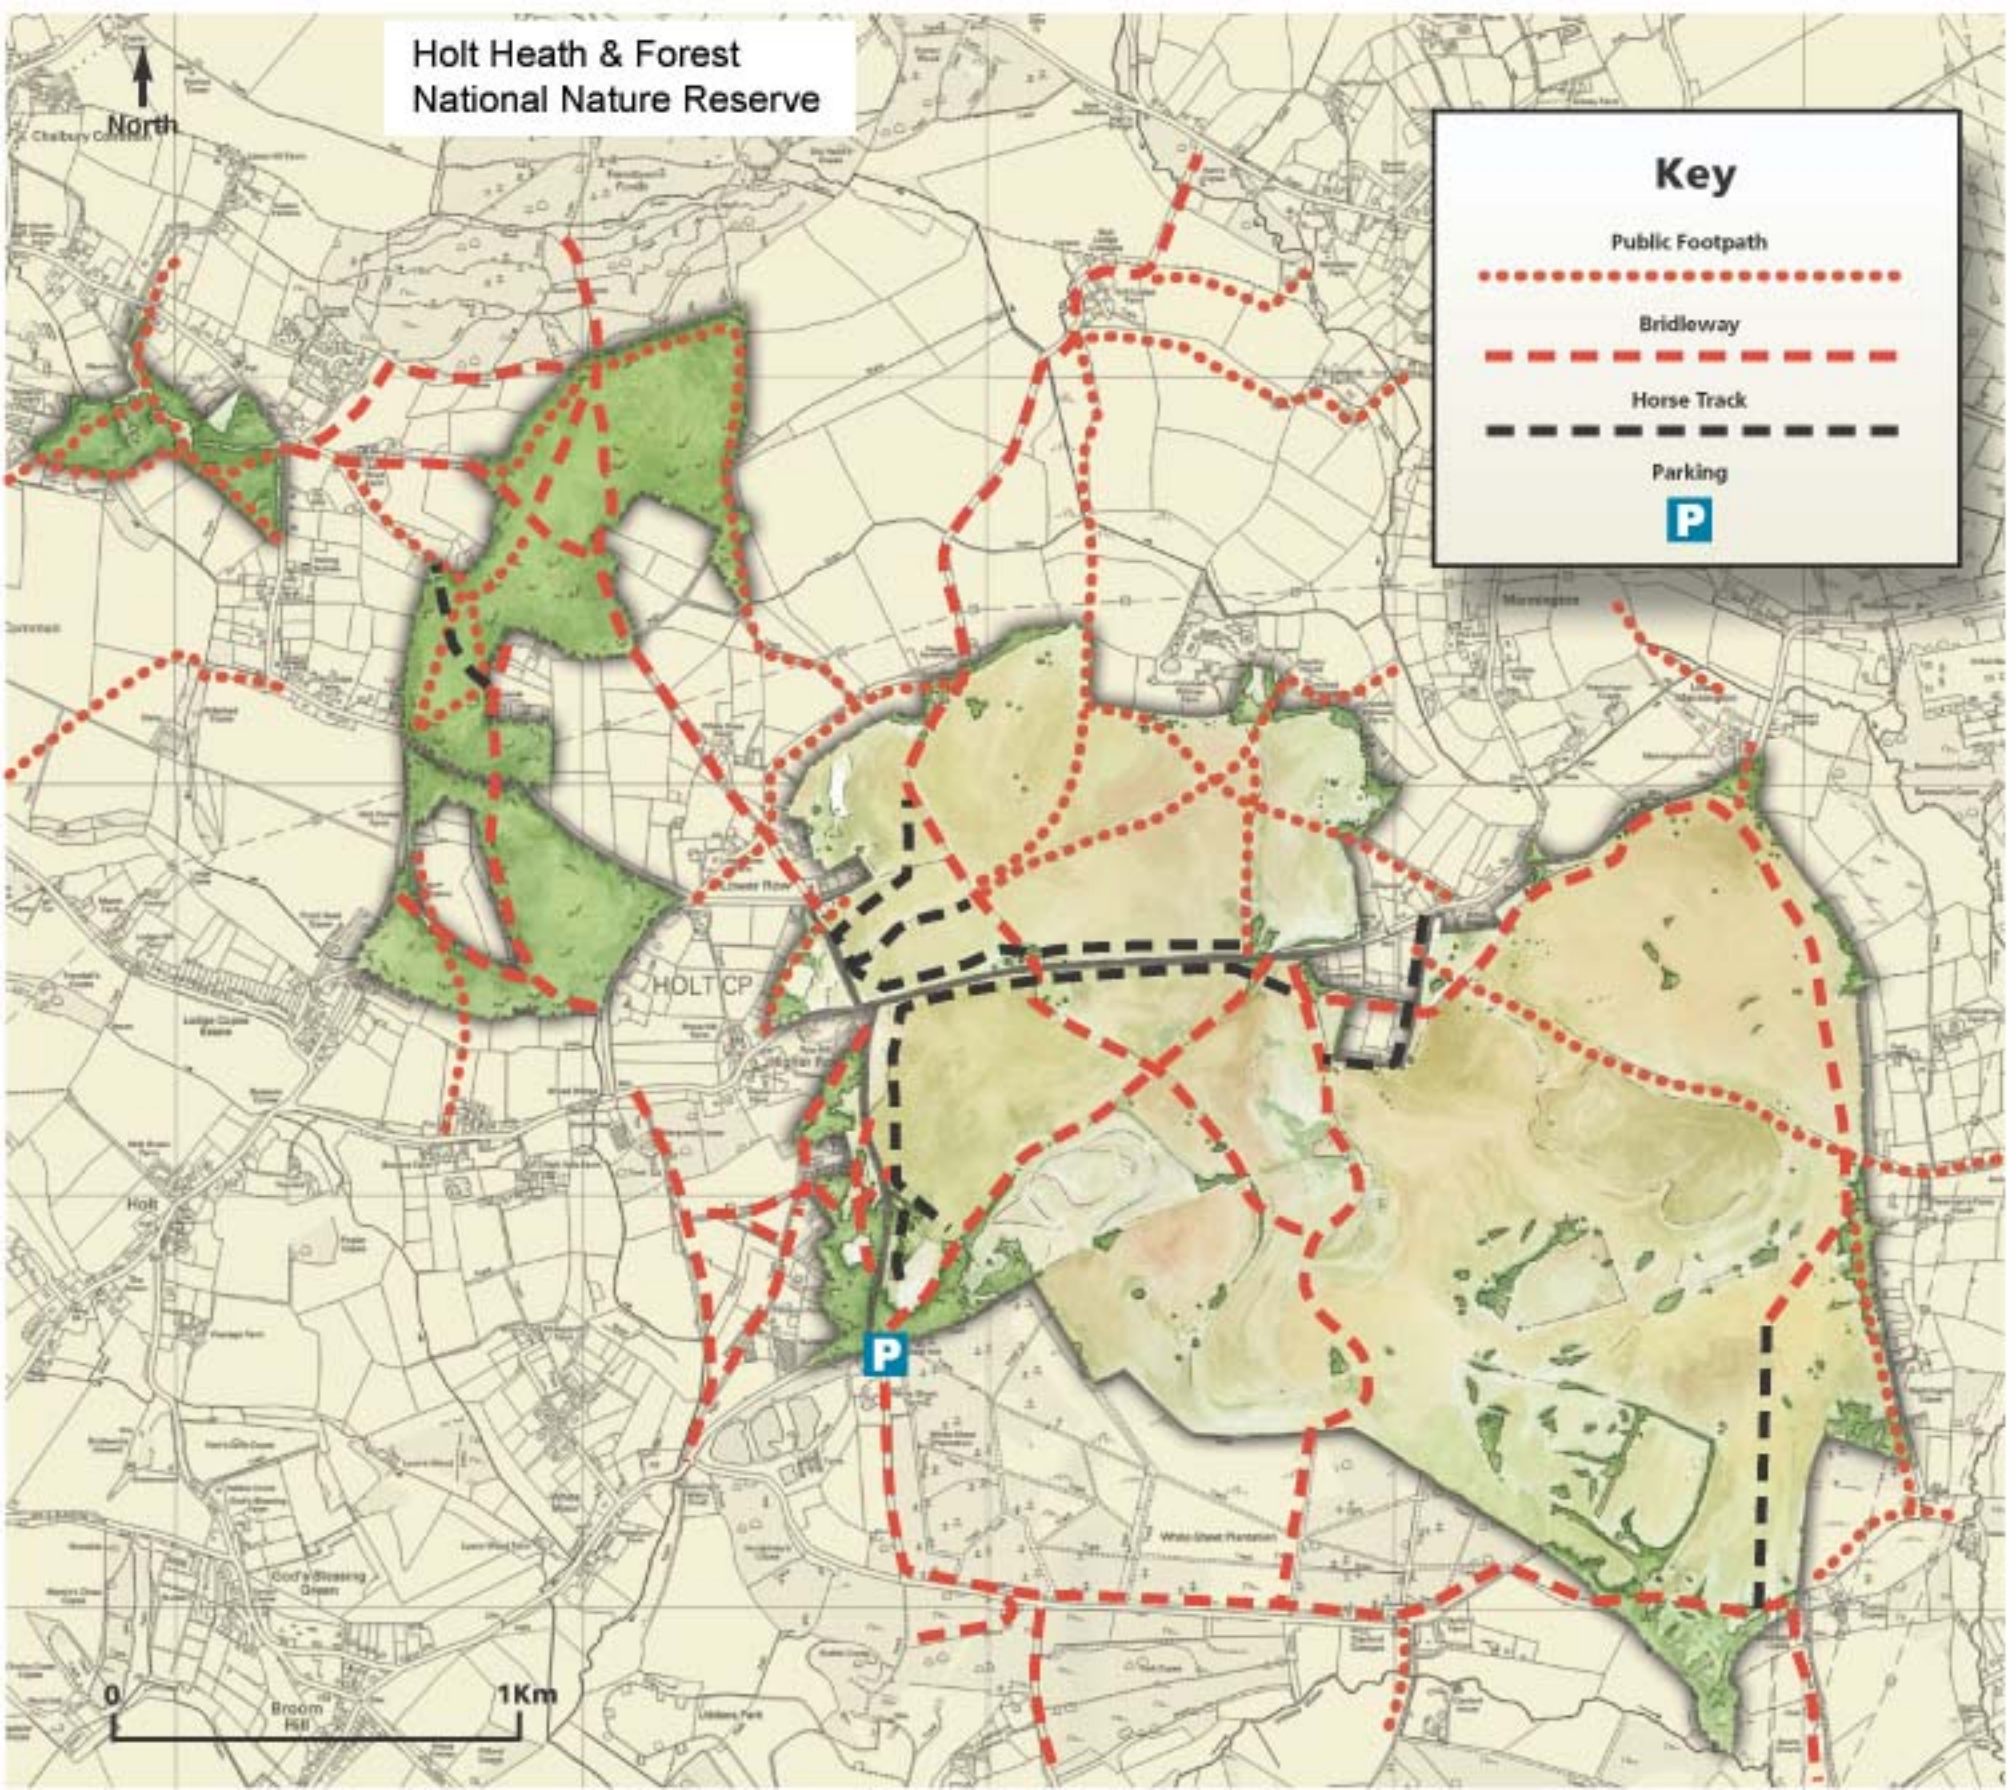

# Holt Heath & Forest National Nature Reserve

### Key

- Public Footpath (Red dotted line)
- Bridleway (Red dashed line)
- Horse Track (Black dashed line)
- Parking (Blue square with white 'P')

P

0 1Km