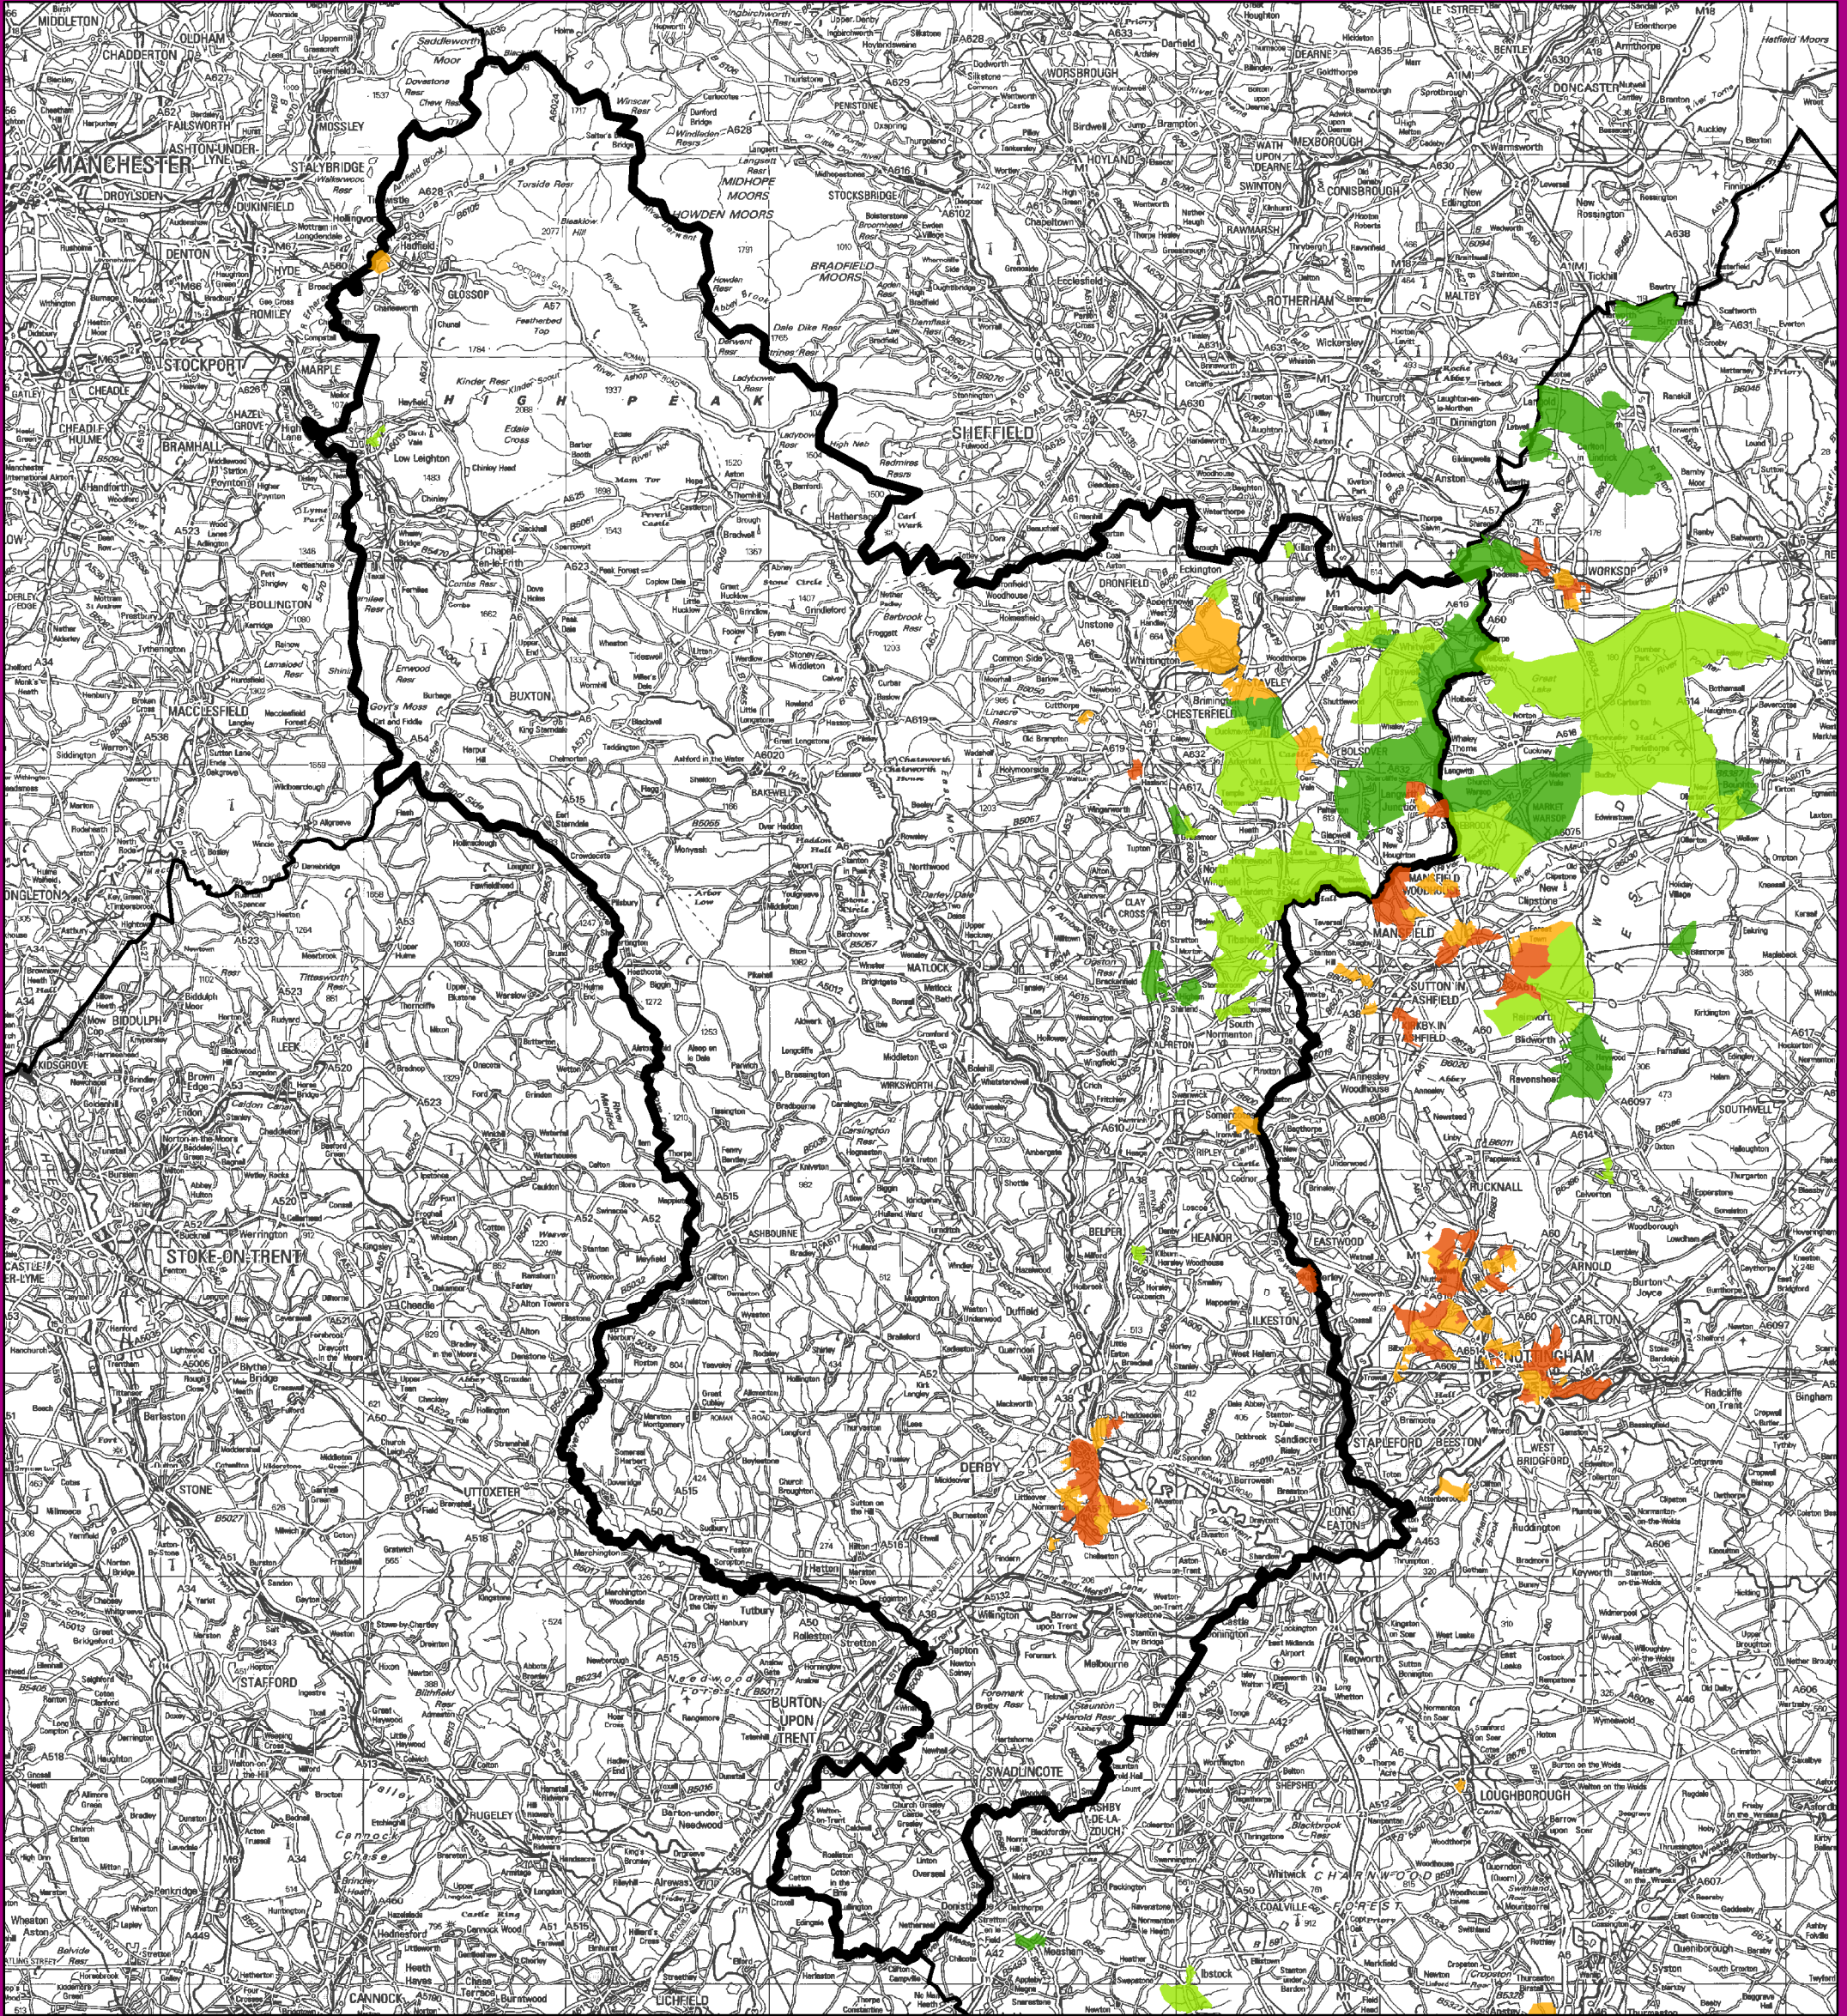

Derbyshire's Most Deprived Areas